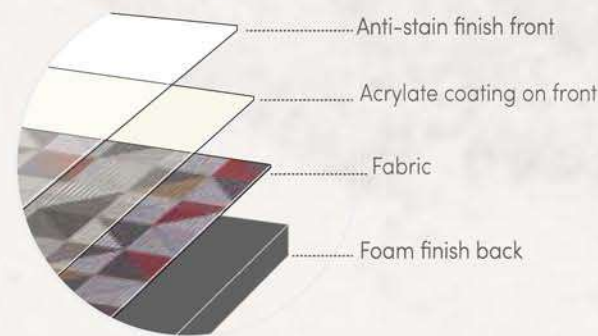

LUCA JACQUARD CARPETS WITH BACKING NON SLIP

These practical and non-slip pieces are made of super resistant fabric wich offers the opportunity to car the indoor style without giving up comfort. Forget the dry cleaner! Cleaning these carpets is extremly easy. You only need mop and soap to leave them looking like new.

ALFOMBRAS JACQUARD CON SOPORTE ANTIDESLIZANTE

Estas piezas prácticas y antideslizantes están elaboradas con tejido muy resistente que ofrece la posibilidad de cuidar el estilo de tus interiores sin renunciar a la comodidad. ¡Olvidate de la tintorería! La limpieza de estas alfombras no puede ser más fácil. Basta con una fregona y jabón neutro para dejarlas como nuevas.

COMPOSITION:

TEXTILE: 50% Cotton - 50%Polyester with acrylic coating.

FOAM: 100% PVC soft foam