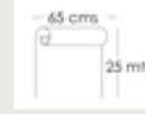

ALF263- 065